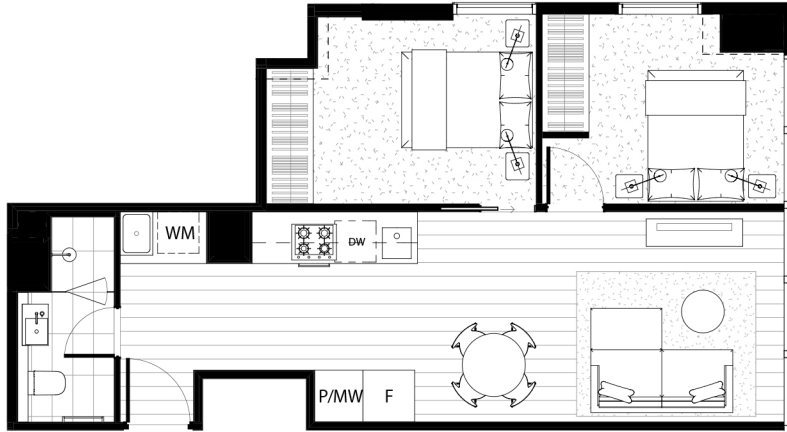

AUSTRALIA108

MELBOURNE

TYPE B3 - 2 BED + 1 BATH

AREAS	INTERNAL	TOTAL
LEVEL 14-27	57.8 M ² 622.2ft ²	57.8 M ² 622.2 ft ²
LEVEL 28-41	58.7 M ² 631.8ft ²	58.7 M ² 631.8 ft ²
LEVEL 44-56	58.7 M ² 631.8ft ²	58.7 M ² 631.8 ft ²
LEVEL 57-67	58.7 M ² 631.8ft ²	58.7 M ² 631.8 ft ²

AUSTRALIA 108
MELBOURNE

SKY
RISE
RESIDENCES

As Melbourne's highest tower, Australia 108 will form a bridge between earth and sky. When low cloud rolls in from the ocean, you will enter what seems another realm. A sky that appears grey at street level will reveal itself as a misty dreamland, a breath-taking spectacle unimaginable to those on the ground.